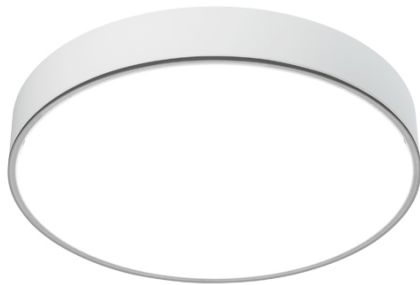

## BEN MAXI IP40 PG Double Emission

Frosted Acryl-Satiné impact resistant.

CODE		FLUX	SIZE	CERTIFICATIONS
10DI221PGK4EM	221W: 185W+36W 4000K	29240lm	Ø 1080mm	   

### Optics

PG diffuser with frosted Acryl-Satiné and impact resistant diffuser UGR<22. Direct/indirect emission.

### Body

Aluminum with epoxy powder coating.