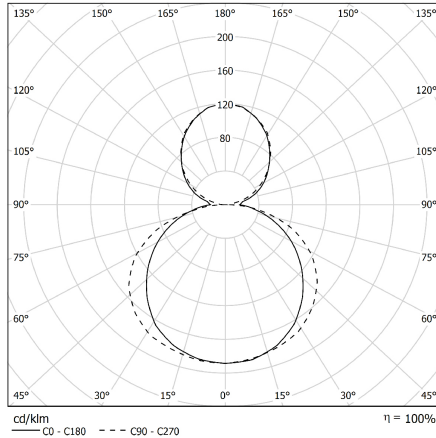

## BEN MAXI IP40 PG Double Emission

Frosted Acryl-Satiné impact resistant.

CODE		FLUX	SIZE	CERTIFICATIONS
10DI221PGK4EM	221W: 185W+36W 4000K	29240lm	Ø 1080mm	   