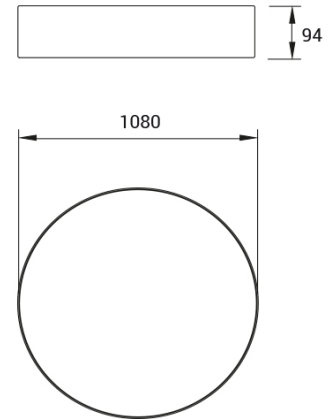

## BEN MAXI IP40 PG Double Emission

Frosted Acryl-Satiné impact resistant.

CODE		FLUX	SIZE	CERTIFICATIONS
10DI221PGK4EM	221W: 185W+36W 4000K	29240lm	Ø 1080mm	   